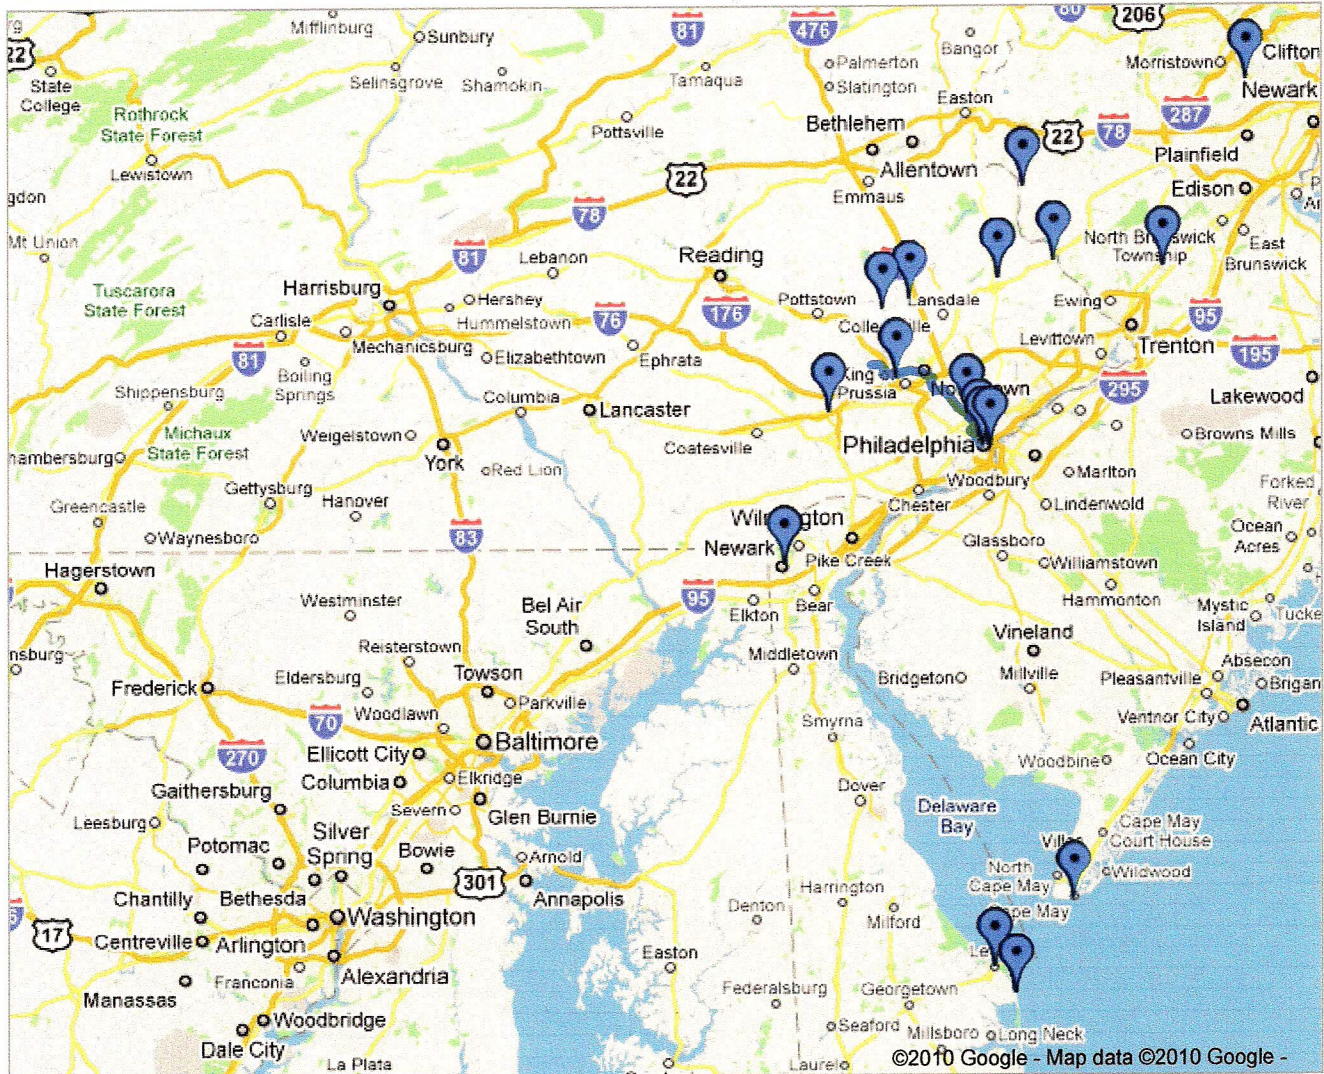

To see all the details that are visible on the screen, use the "Print" link next to the map.

[Get Directions](#) [My Maps](#)

[RSS](#) [Print](#) [Send](#) [Link](#)

Philadelphia Bike Rental Locations

Bike Shops that offer bicycle rentals in Philadelphia

6,365 views - Public

Created on Jun 30, 2007 - Updated Aug 21, 2009

By [Bicycle Coalition](#)

[Rate this map](#) - [Write a comment](#)

[Breakaway Bikes](#)

1923 Chestnut St

(215) 568-6002

Rent bikes by the hour, day or week

[Schuylkill River Trail](#)

[Forbidden Drive - Wissahickon Bikeway](#)

[Martin Luther King Drive Path](#)

MLK Drive roadway is closed on weekends April to October

[Madison Bicycle Shop](#)

14 Kings Road
Madison, NJ 07940

1 Hour \$8

1.2 Day - \$24

[Jays Cycles](#)

249 Nassau St

Princeton, NJ 08540

(609) 924-7233

jayscycles.com[Bike to Go](#)

174 Rehoboth Ave, Rehoboth Beach, DE 19971(302) 227-7600